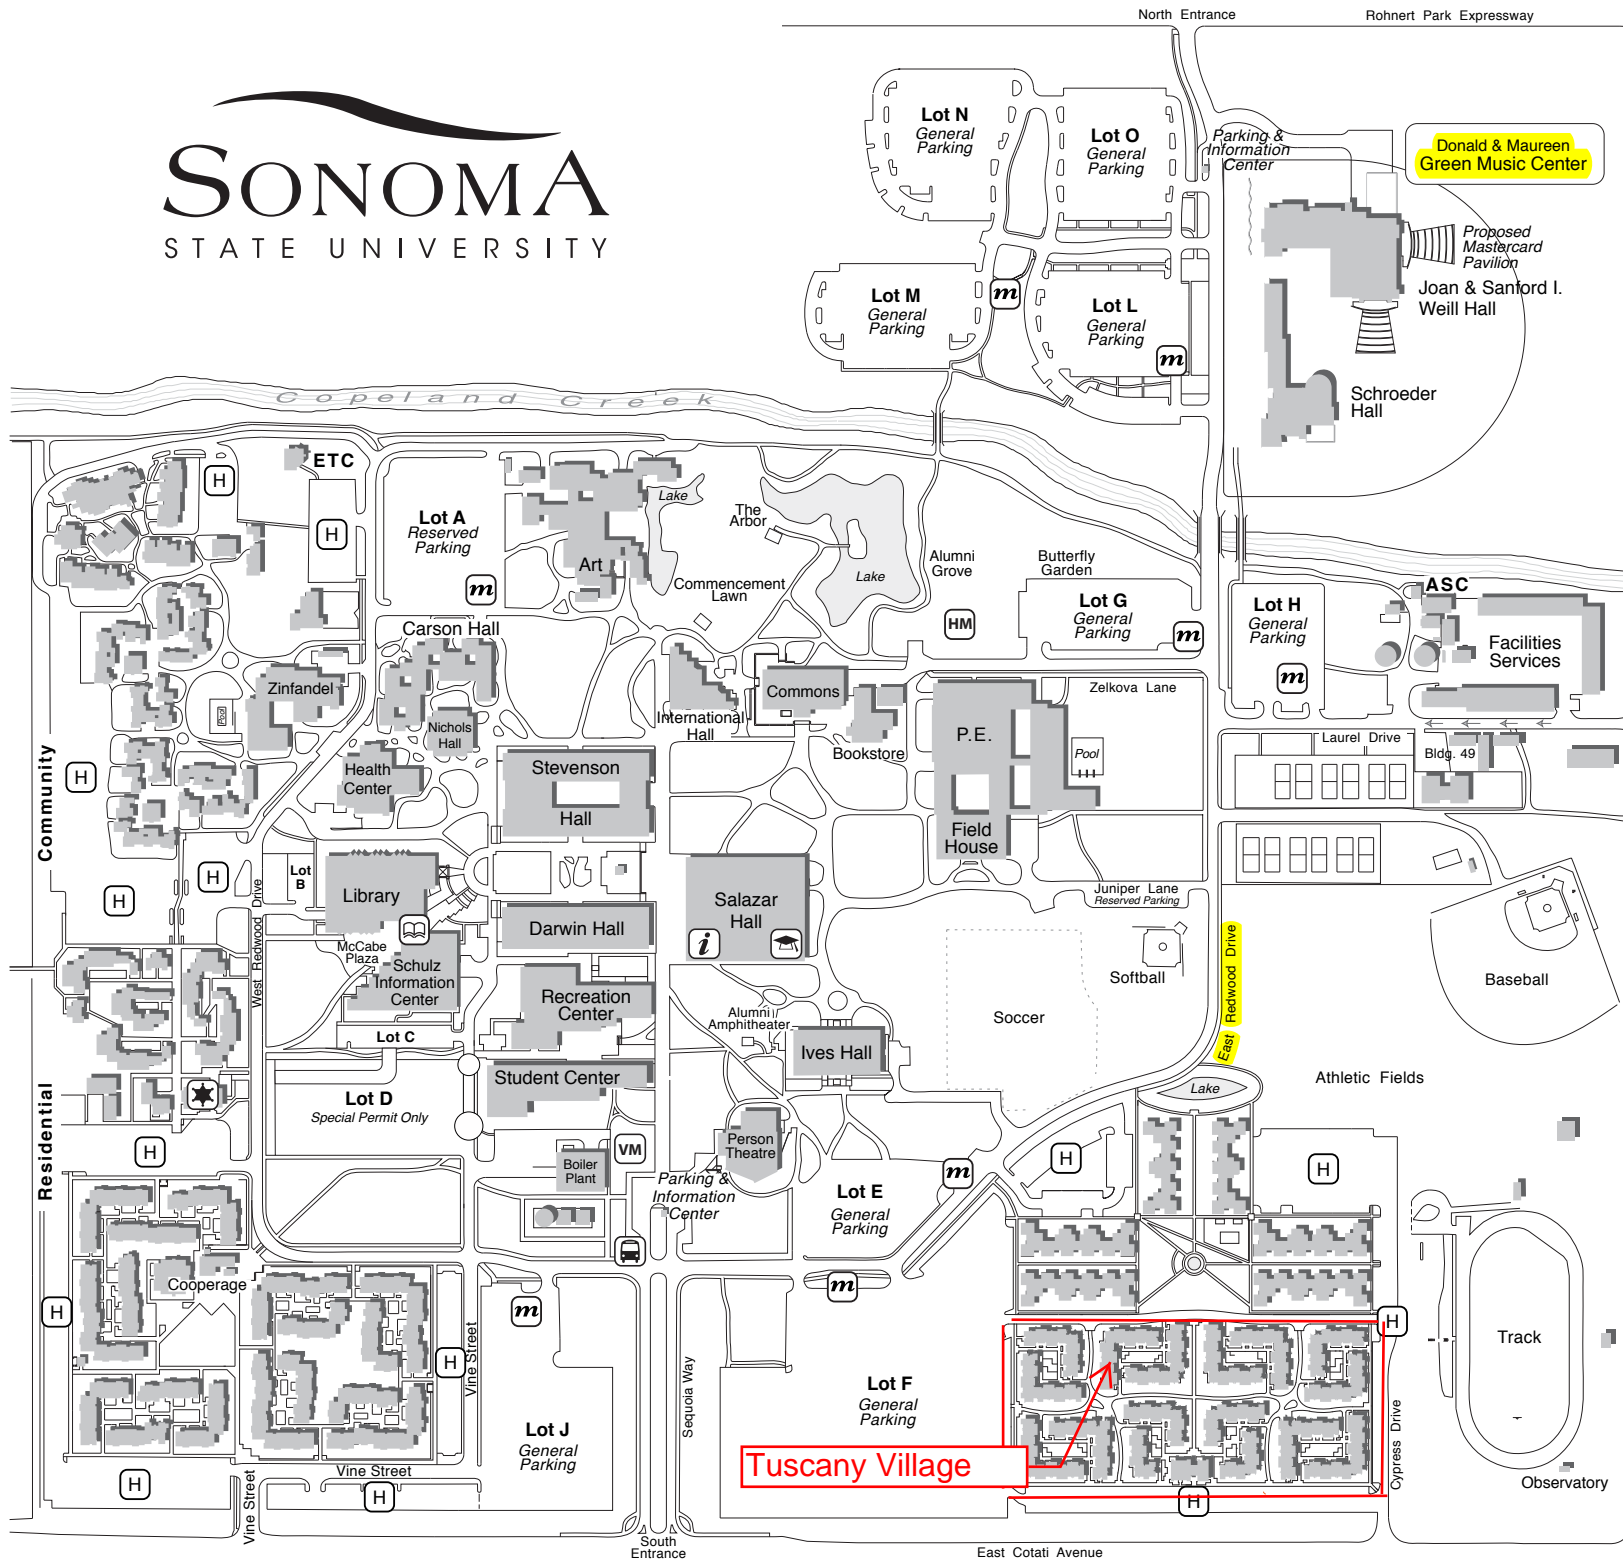

SONOMA

STATE UNIVERSITY

Campus Map

-  Police & Parking Services
707 664-4444 / Police Bldg.
for emergencies, dial 911
-  Library
- ASC** Anthropological Studies Center
- ETC** Environmental Technology Center
-  Parking Permit Meter
-  Residence Hall Parking
-  Bus Stop
-  Technology High School
-  Campus Tours
-  Vietnam Veterans' Memorial
-  Holocaust & Genocide Memorial Grove
-  10/29/13